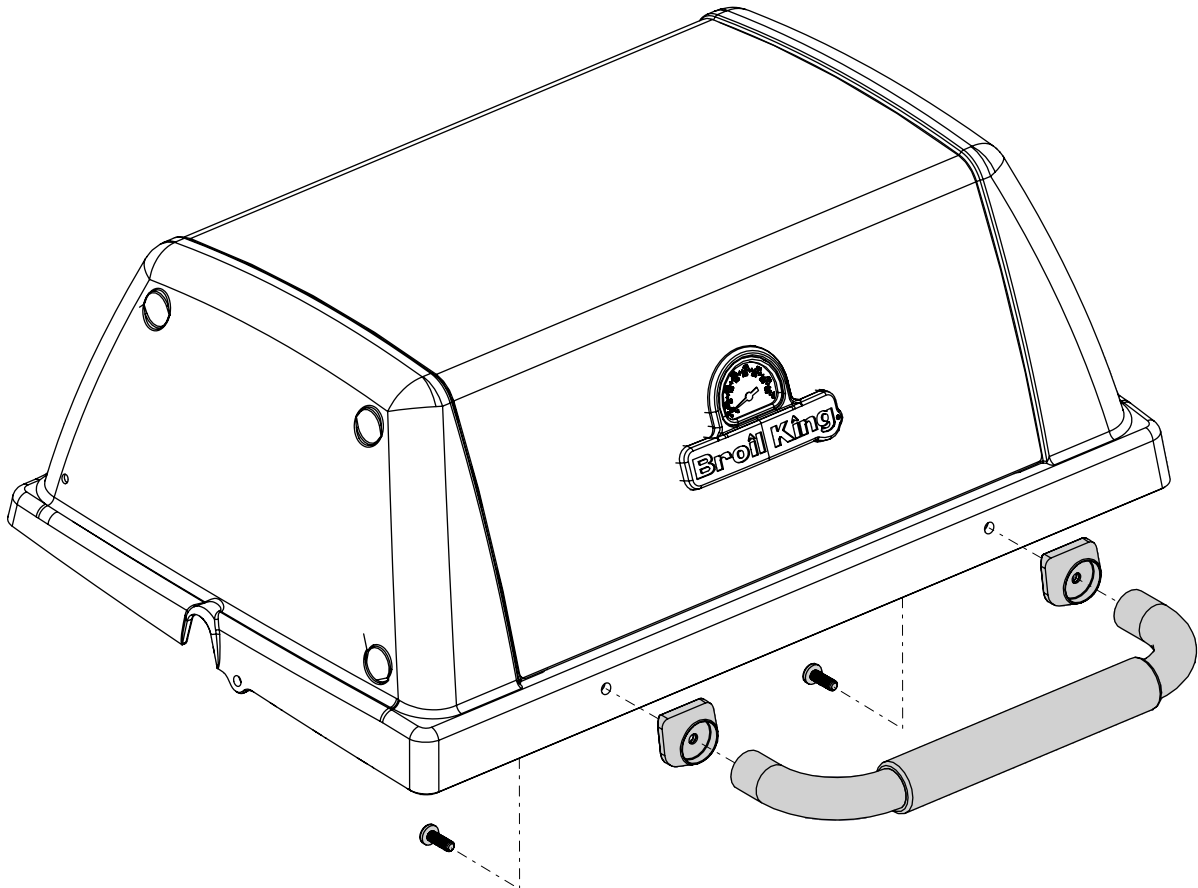

Broil King®

Broil King
PORTA-CHEF 320
9526-52
9526-53

Onward
MANUFACTURING COMPANY
585 KUMPF DRIVE LIMITED
WATERLOO, ONTARIO, CANADA
N2V 1K3

SINCE 1906

10084-E25EU REV H 04/25

1

2

3

(1)  AAA

4

5

6

(2)  (2) 

7

8

9